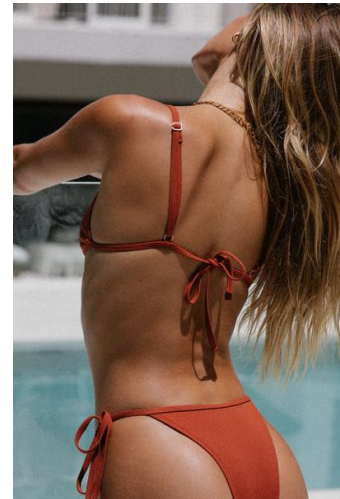

Notes:

- Adjustable straps & tie back
- Binding edges

Colourful Abstract

Strawberry Red

Forest

Nero

Code: Swimz The Label 002

Fabrics & Colours:

Recycled REPREVE Hawaii (Colourful Abstract)

Recycled Reclaim Prime (Strawberry Red)

Recycled Generic Lurex (Forest)

Recycled Reclaim Prime (Nero)

Notes:

- Binding edges
- Cheeky coverage
- High waisted

Colourful Abstract